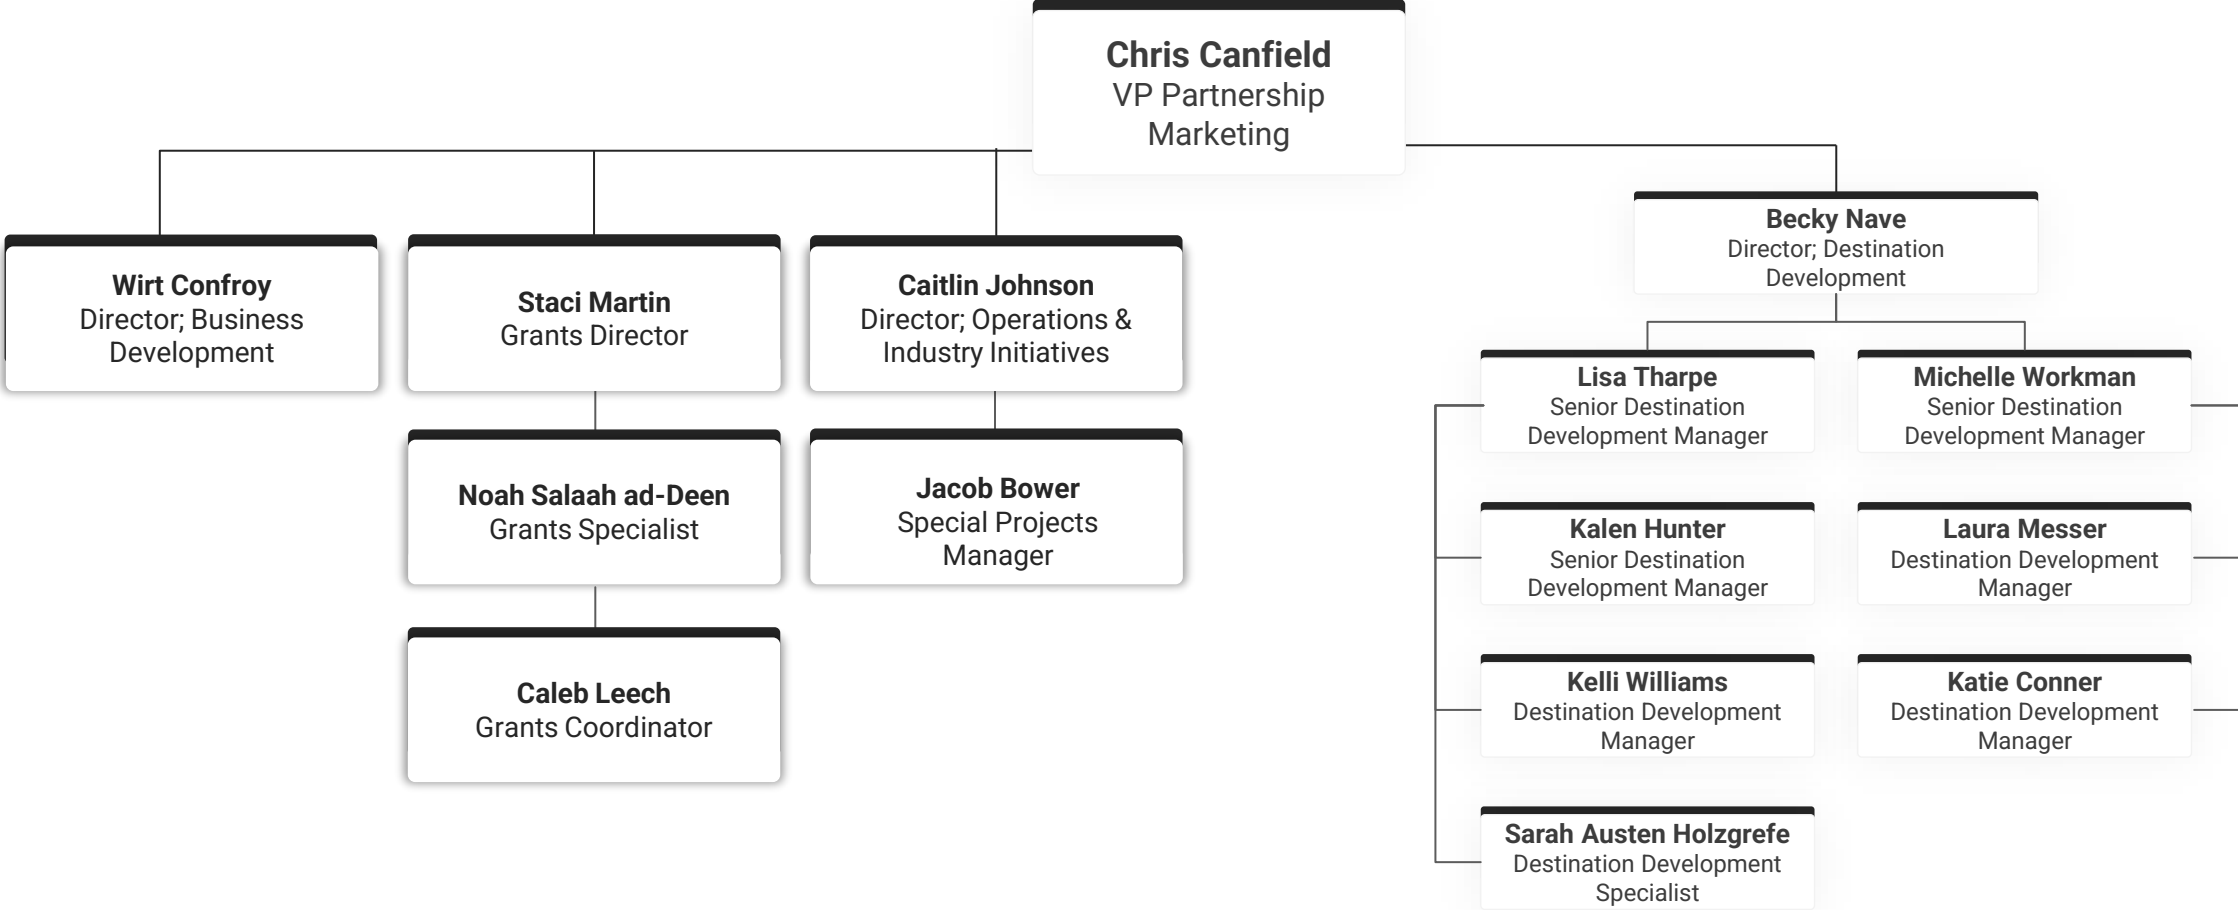

Partnership Marketing