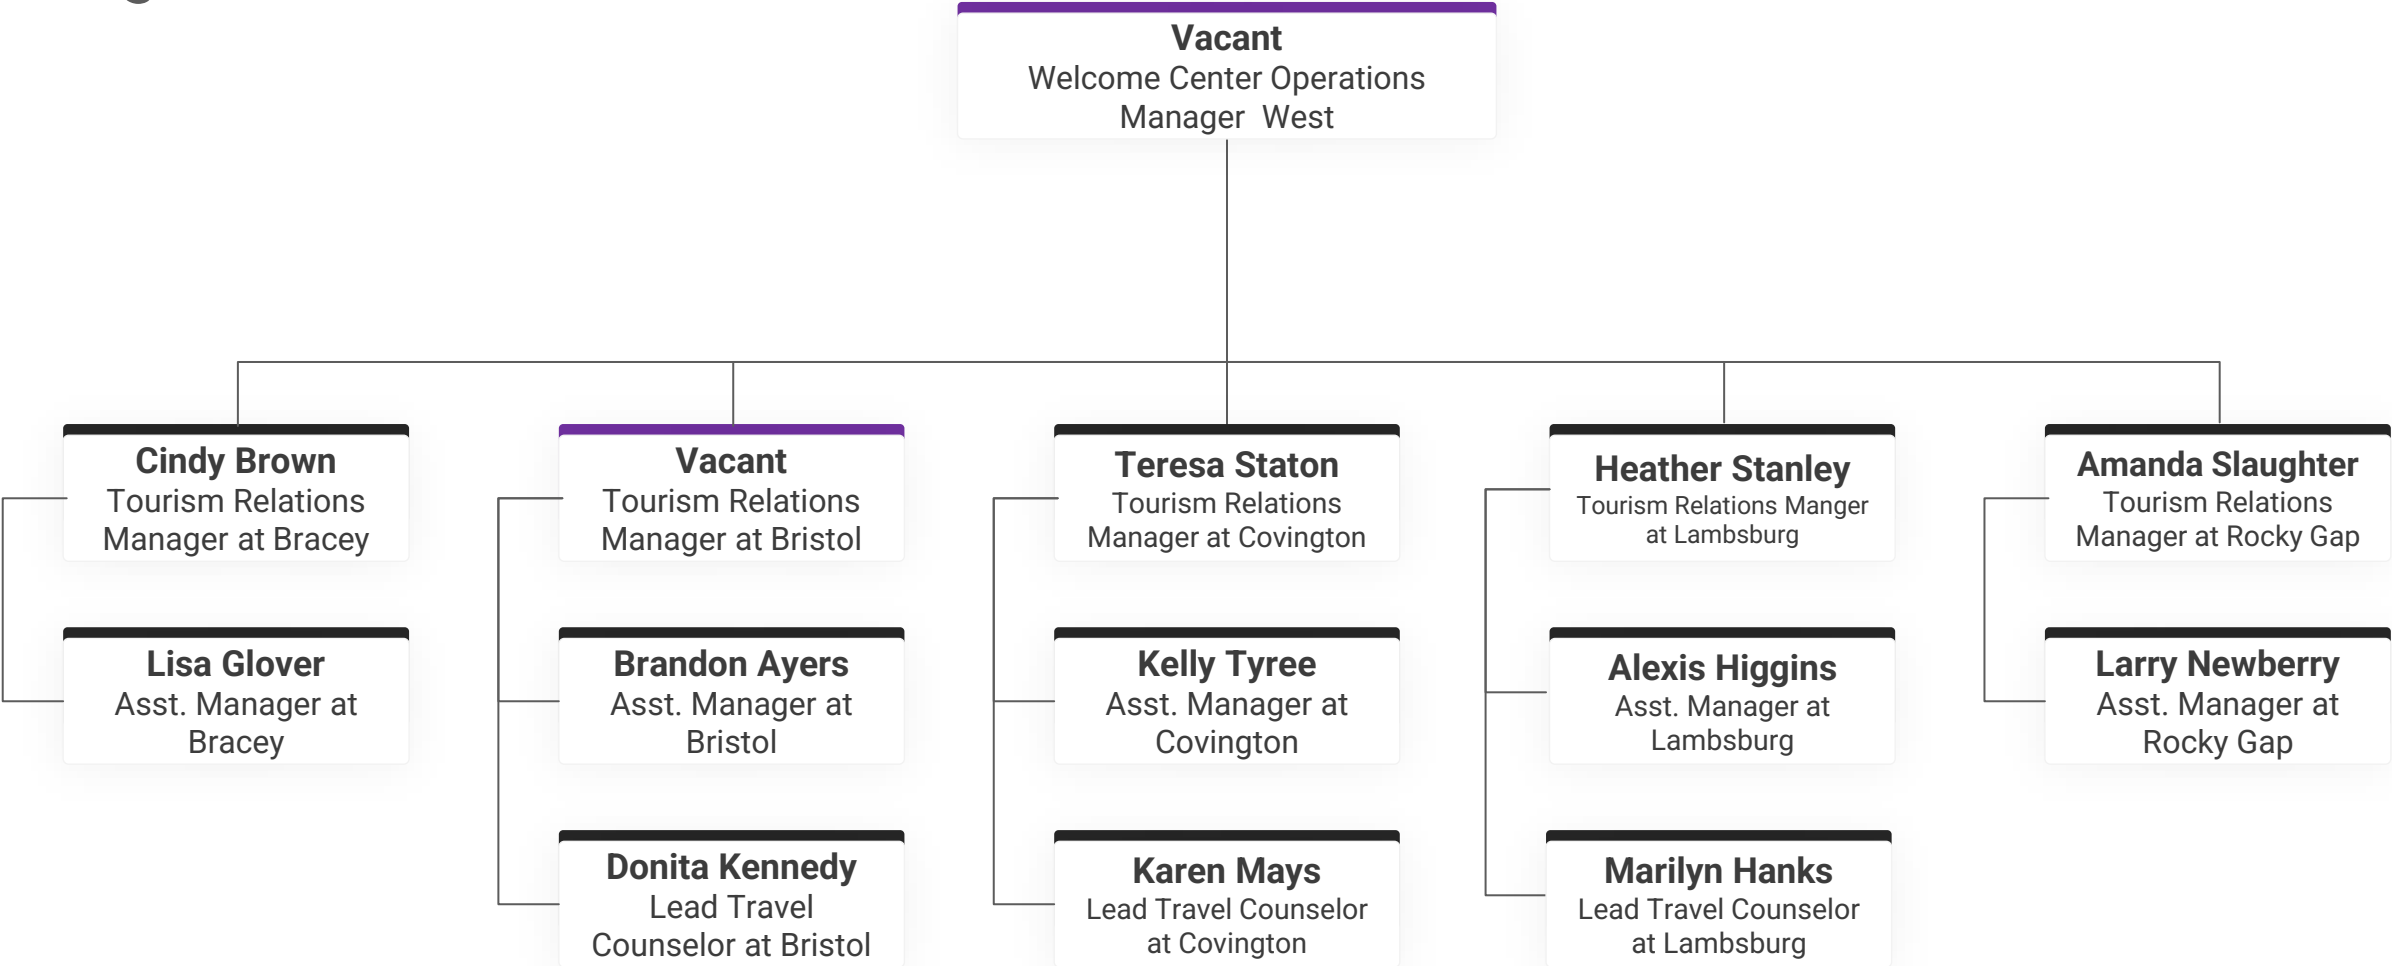

Virginia Welcome Centers