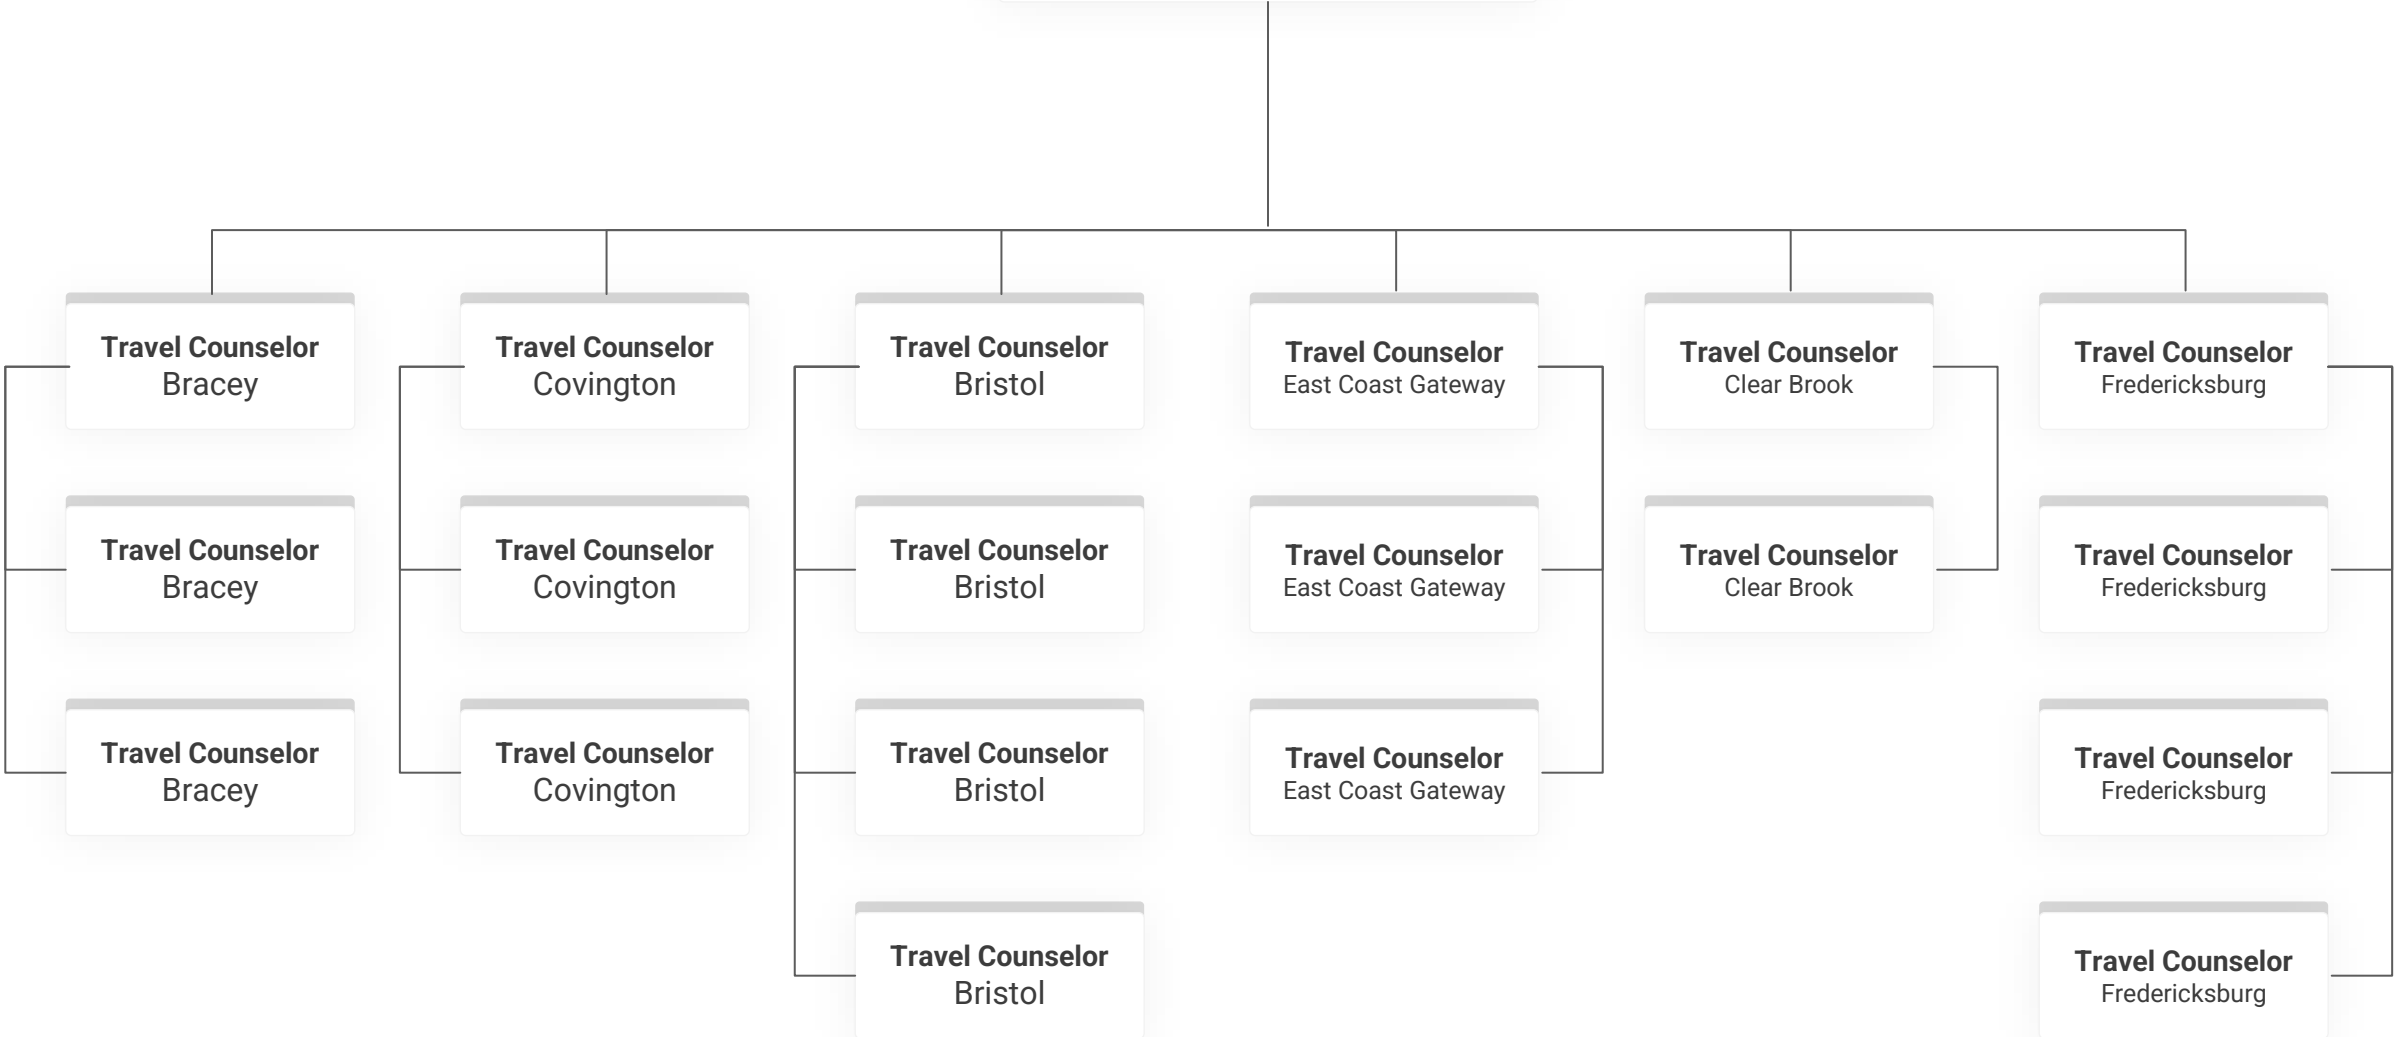

Virginia Welcome Centers

Virginia Welcome Centers
Wage Employees